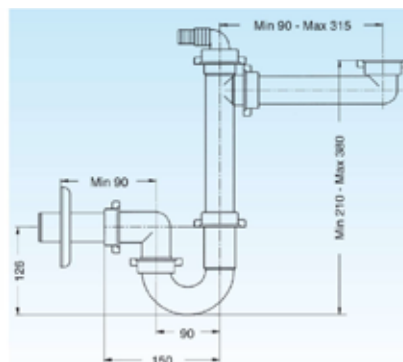

SINK - LAVANDINO

APELL CIVIIBC

Tubs: 1

Material: steel

Drip tray: No

Dimensions (mm): 200 x \varnothing 435

\varnothing Drain: 3.5"

Cut-out: 450mm

Dimensions (mm): 225x159x50

Finish: chrome

Miscelatore monocomando

Per lavello \varnothing 50 mm

Dimensioni (mm): 225x159x50

Finitura: cromo

DISH DRAINER - SCOLA PIATTI

BRABANTIA 117268

Dishwasher-safe: No

Material: Aluminium

Colour: Dark grey

Weight: 0.9 kg

Dimensions (mm): 125x 463 x 200

Lavabile in lavastoviglie: No

Materiale: Alluminio

Colore: Grigio scuro

Peso: 0.9 kg

Dimensioni (mm): 125x 463 x 200

SIPHON

SIFONE

LIRA SPAZIO 1

Single lever mixer

For sink \varnothing 50 mm

Dimensions (mm): 225x159x50