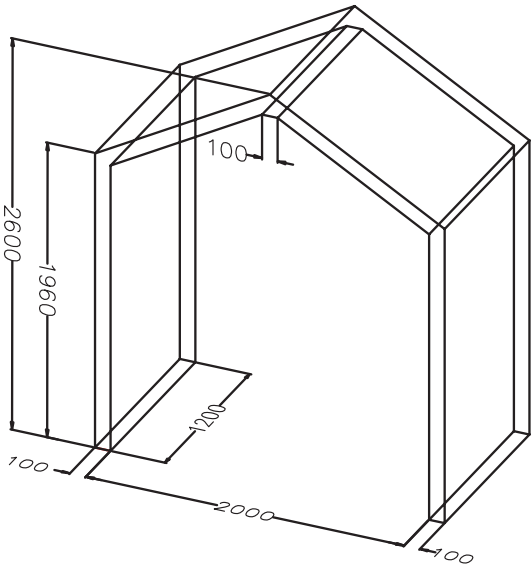

# MiCasa - Data sheet

## art. **Mic.STR.CTG**

Plasterboard structure (plasterboard thickness 100 mm)  
Outer dimensions L. 2000 mm x H. 2600 mm x D. 1200 mm

## art. **Mic.SCH.CTG**

Plasterboard backing (plasterboard thickness 100 mm)  
for compositions in the centre of the room plastered  
and shaved