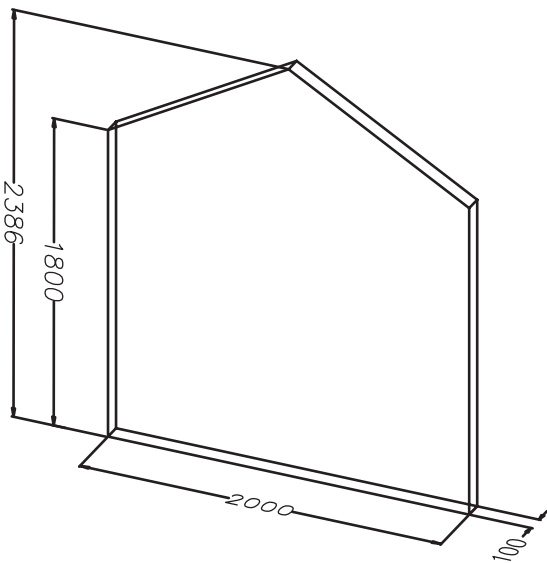

## art. **Mic.STR.CTG**

Plasterboard structure (plasterboard thickness 100 mm)  
Outer dimensions L. 2000 mm x H. 2600 mm x D. 1200 mm

## art. **Mic.SCH.CTG**

Plasterboard backing (plasterboard thickness 100 mm)  
for compositions in the centre of the room plastered  
and shaved