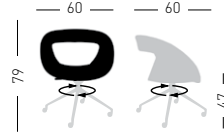

NA not assembled / non assemblato

0,33 m³ - 10 kg.
60x56x51cm

62x57x42cm
1 pcs [carton]

Frame Finishing & Codes / Finiture Telai e Codici

cod. 75./IEURB white/bianco
cod. 75./IEURN black/nero
cod. 75./IEURL polished/lucido
cod. 75./IKURB white/bianco
cod. 75./IKURN black/nero
cod. 75./IKURL polished/lucido
cod. 75./IPURB white/bianco
cod. 75./IPURN black/nero
cod. 75./IPURL polished/lucido
cod. 75./ITCURB white/bianco
cod. 75./ITCURN black/nero
cod. 75./ITCURL polished/lucido

Fabric required
Fabbisogno di tessuto
1 pcs: Lin Mtrs 1,5 (h1,40)

Min. order 4pcs
each code
Ordine min 4pz
per codice