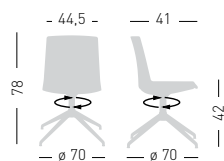

NA not assembled / non assemblato

0,24 m³ - 16 kg.
66x55x63cm.
2 pcs [carton]

Frame Finishing & Codes / Finiture Telai e Codici

cod.291. __/L polished/lucida

Felt Glides / Tappi in feltro