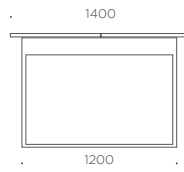

en_Bench
it_Bench
fr_Bench

en_Single leg
it_Gamba singola
fr_Pied individuel

Bench with bridge legs / Bench con gamba a ponte / Bench avec piétements arche

en_Bench with bridge leg W. 800 mm
it_Bench gamba a ponte L. 800 mm
fr_Bench avec piétements arche L. 800 mm

en_Bridge Leg
it_Gamba ponte
fr_Piétements arche

en_Bench with bridge leg W. 1400 mm
it_Bench gamba a ponte L. 1400 mm
fr_Bench avec piétements arche L. 1400 mm

en_Bridge Leg
it_Gamba ponte
fr_Piétements arche

Bench / Bench / Bench

en_Bench Loop legs
it_Bench gamba Loop
fr_Bench pied Loop

en_Bench Loop legs
it_Bench gamba Loop
fr_Bench pied Loop

Front screen / Screen frontali / Cloisonnette frontale

en_Screen th. 18 mm for single desk