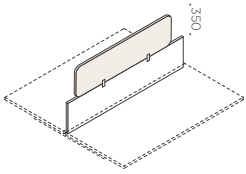

en_Bridge Leg
it_Gamba ponte
fr_Piétements arche

en_Bench with bridge leg W. 1400 mm
it_Bench gamba a ponte L. 1400 mm
fr_Bench avec piétements arche L. 1400 mm

en_Bridge Leg
it_Gamba ponte
fr_Piétements arche

Bench / Bench / Bench

en_Bench Loop legs
it_Bench gamba Loop
fr_Bench pied Loop

en_Bench Loop legs
it_Bench gamba Loop
fr_Bench pied Loop

Front screen / Screen frontali / Cloisonnette frontale

en_Screen th. 18 mm for single desk

it_Screen sp. 18 mm per scrivania singola
fr_Cloisonnette ép. 18 mm pour bureau

en_Screen for bench sp. 18 mm

it_Screen per bench sp. 18 mm
fr_Cloisonnette ép. 18 mm pour bench

en_Screen th. 30 mm for bench

it_Screen sp. 30 mm per bench
fr_Cloisonnette ép. 30 mm pour bench

en_Nucleo screen for bench

it_Screen Nucleo per bench
fr_Cloisonnette Nucleo pour bench

en_Screen extension

it_Divisorio sopra screen
fr_Rehausse pour cloisonnette