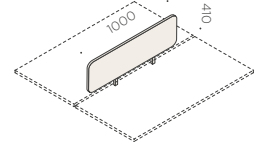

en_Nucleo screen for bench

it_Screen Nucleo per bench
fr_Cloisonnette Nucleo pour bench