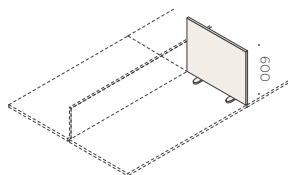

Screen laterale / Lateral screen / Cloisonnette latérale

en_Fixed screen th. 18 mm

it_Screen fisso sp. 18 mm
fr_Cloisonnette fixe ép. 18 mm

en_Screen freestanding th. 18 mm

it_Screen freestanding sp. 18 mm
fr_Cloisonnette laterale freestanding ép. 18 mm