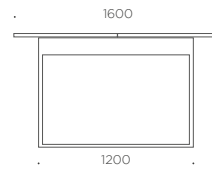

en_Bench
it_Bench
fr_Bench

en_Single leg
it_Gamba singola
fr_Pied individuel

Bench with bridge legs / Bench con gamba a ponte / Bench avec piétements arche

en_Bench with bridge leg W. 800 mm
it_Bench gamba a ponte L. 800 mm
fr_Bench avec piétements arche L. 800 mm

en_Bridge Leg
it_Gamba ponte
fr_Piétements arche

en_Bench with bridge leg W. 1400 mm
it_Bench gamba a ponte L. 1400 mm
fr_Bench avec piétements arche L. 1400 mm

en_Bridge Leg
it_Gamba ponte
fr_Piétements arche

Bench / Bench / Bench

en_Bench Loop legs
it_Bench gamba Loop
fr_Bench pied Loop

en_Bench Loop legs
it_Bench gamba Loop
fr_Bench pied Loop

Front screen / Screen frontali / Cloisonnette frontale

en_Screen th. 18 mm for single desk