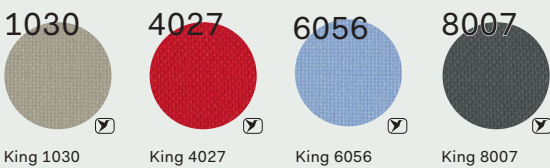

Schiena pinnabile in tessuto 100% poliester/Pinnable back panel with 100% polyester fabric